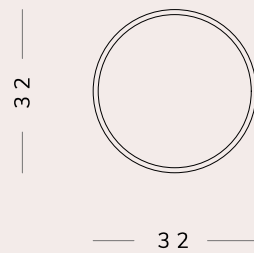

MADDALENA

Coffee Table