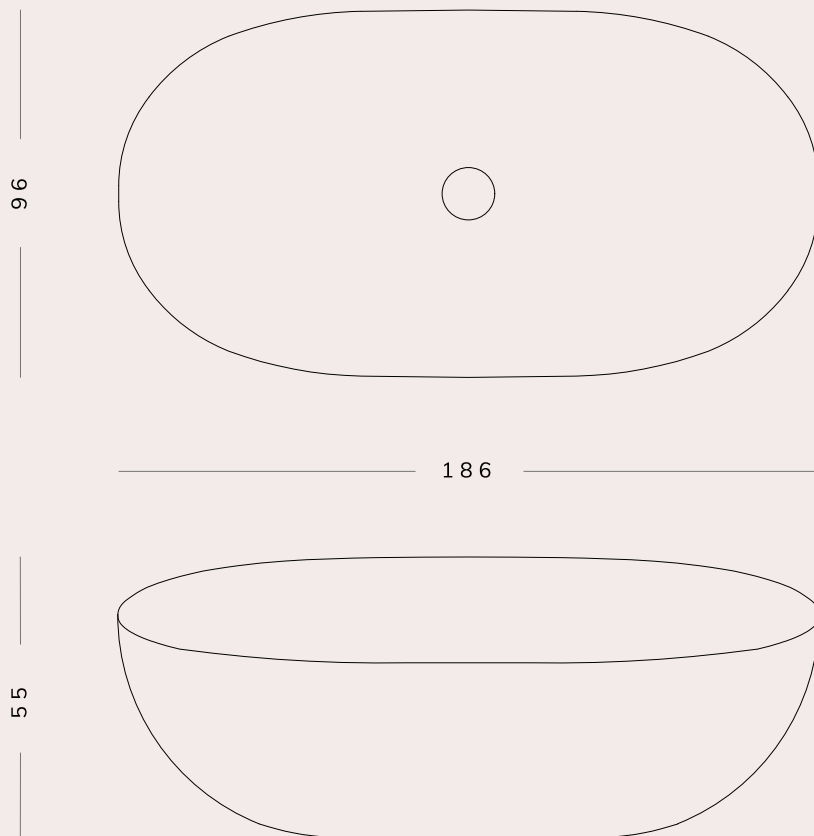

# LUNA / VERA

Bathtub

## DIMENSIONS

186 X 96 X 55 cm